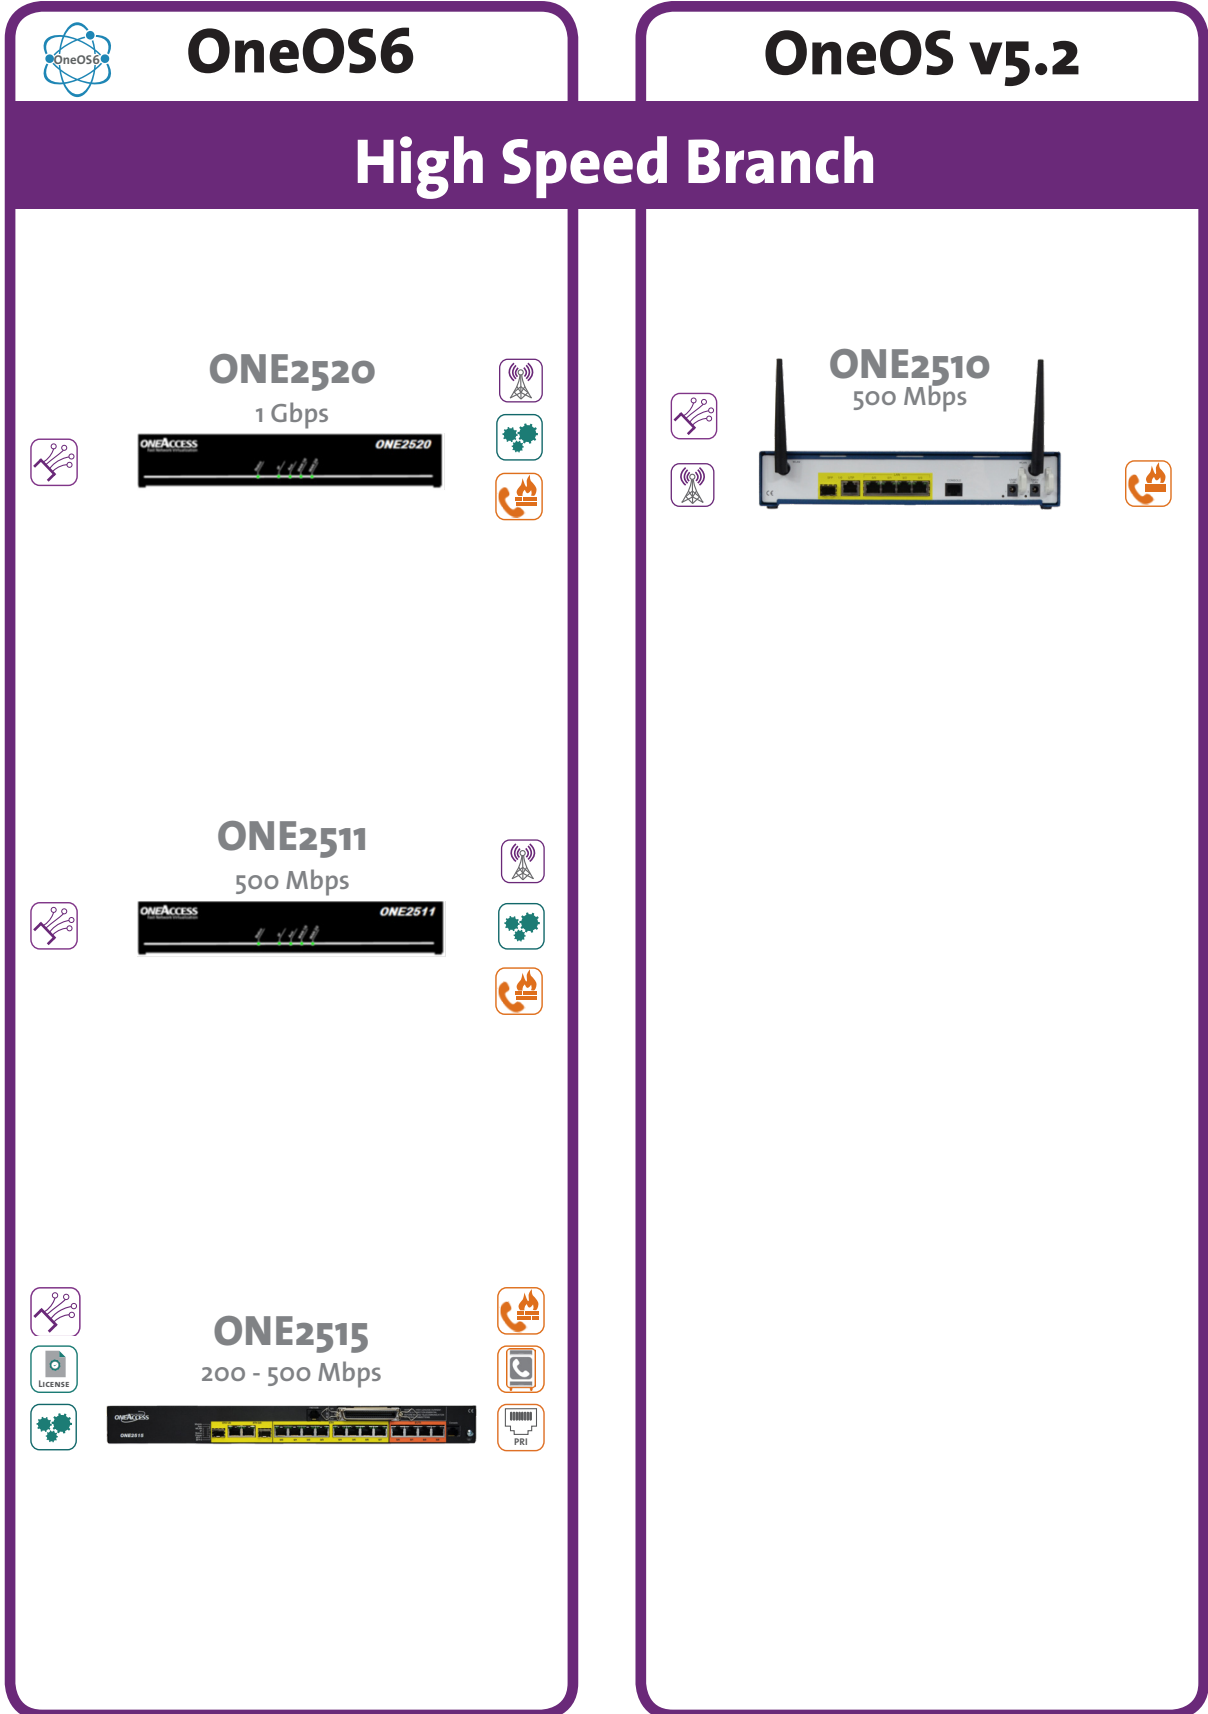

pCPE - MSARs

pCPE - Dedicated Appliance